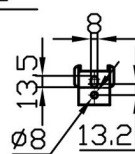

Imperia 2 Column Vertical 1800 x 380mm. Bare Metal Technical Drawing

Unit: mm

Eastbrook 
 Eastbrook Road, Gloucester GL4 3DB
 Technical Helpline : 01452 317890
 Mon - Fri / 8am - 5pm
 Email : technical@eastbrookco.com