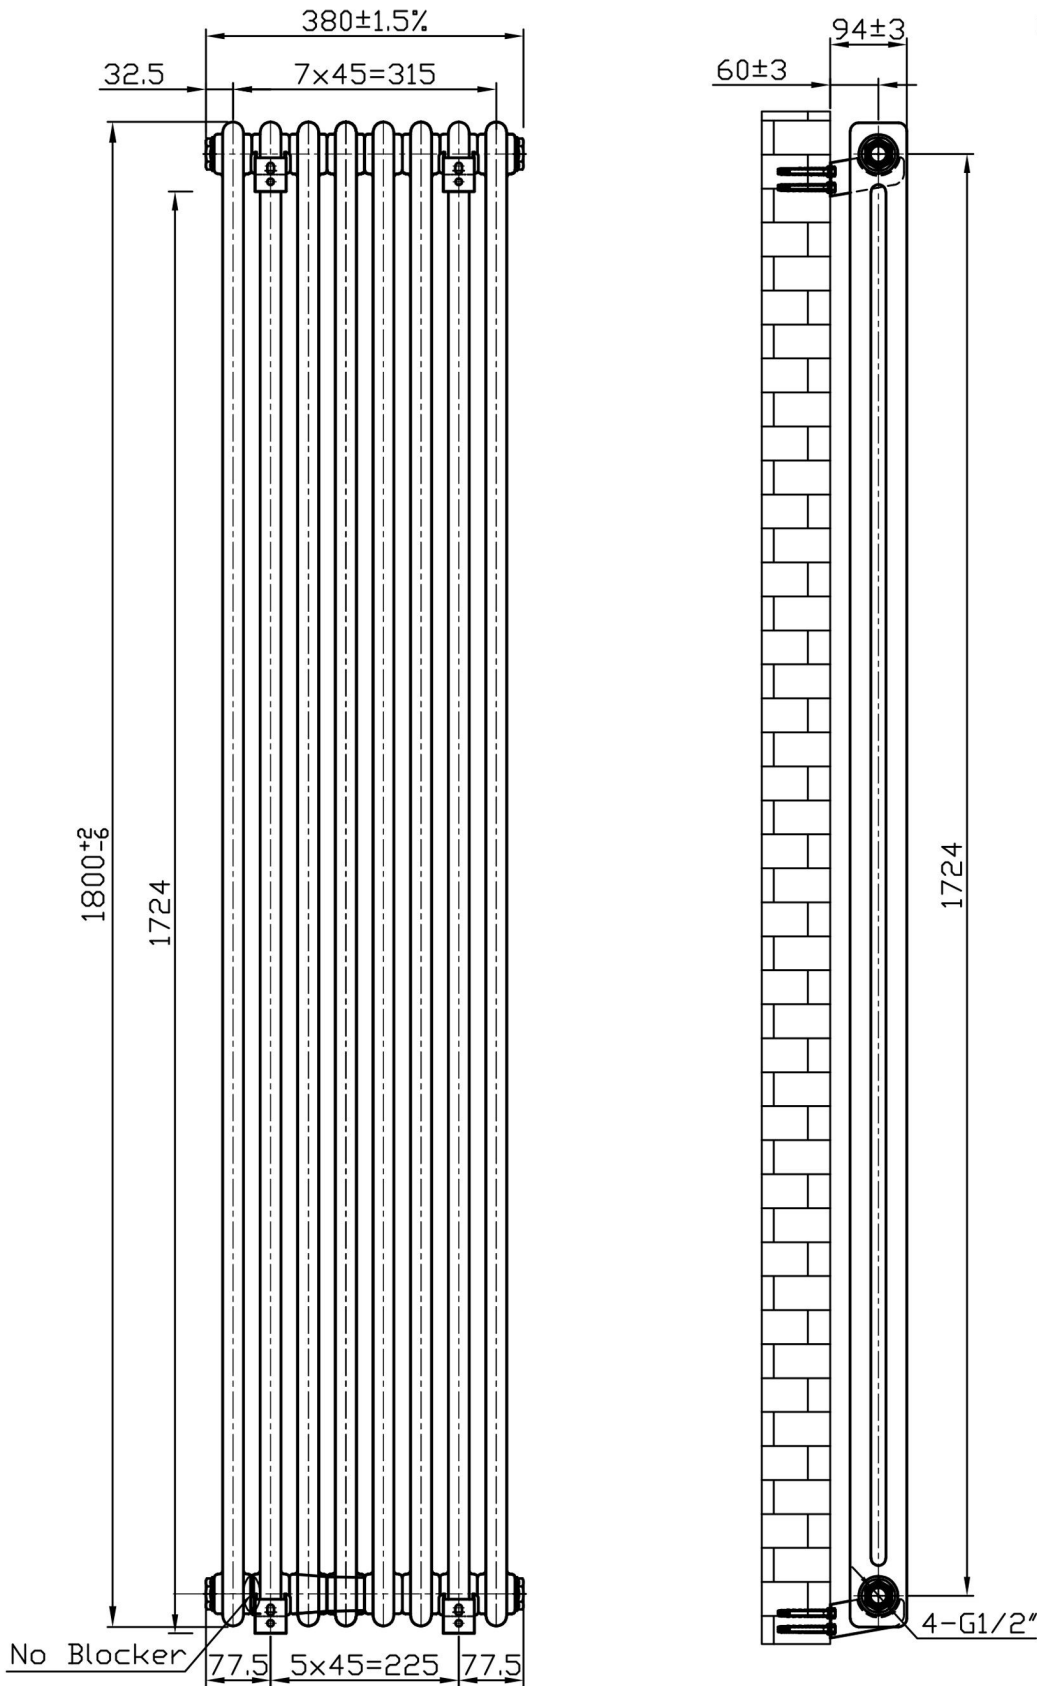

Imperia 2 Column Vertical 1800 x 380mm. Bare Metal Technical Drawing

Unit: mm

Eastbrook 
 Eastbrook Road, Gloucester GL4 3DB
 Technical Helpline : 01452 317890
 Mon - Fri / 8am - 5pm
 Email : technical@eastbrookco.com