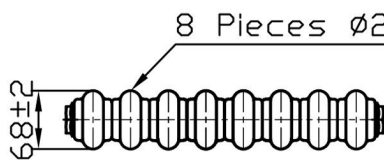

Imperia 2 Column Vertical 1800 x 380mm. Bare Metal Technical Drawing

Unit: mm

Eastbrook 
 Eastbrook Road, Gloucester GL4 3DB
 Technical Helpline : 01452 317890
 Mon - Fri / 8am - 5pm
 Email : technical@eastbrookco.com