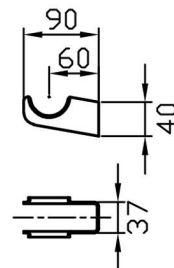

Imperia 2 Column Vertical 1800 x 380mm. Bare Metal Technical Drawing

Unit: mm

Eastbrook 
 Eastbrook Road, Gloucester GL4 3DB
 Technical Helpline : 01452 317890
 Mon - Fri / 8am - 5pm
 Email : technical@eastbrookco.com